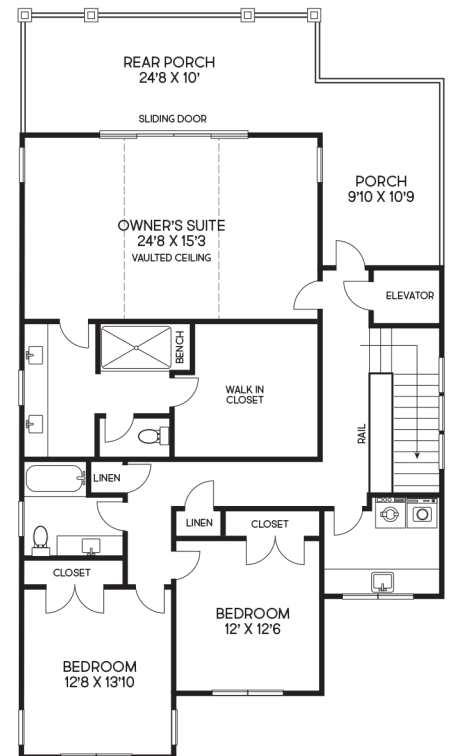

# THE CORDGRASS COTTAGE

**MICHAEL CHRISTIAN  
HOMES**

3500 HEATED SQ. FT.

4 BED

4.5 BATH

REC ROOM

2 CAR

GROUND FLOOR - 750 HEATED SQ. FT.

FIRST FLOOR - 1380 HEATED SQ. FT.

SECOND FLOOR - 1370 HEATED SQ. FT.