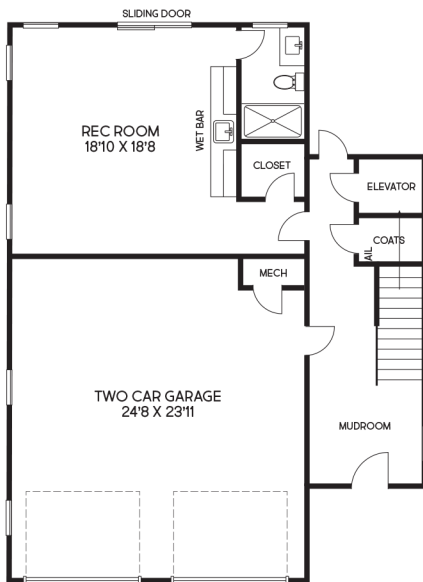

# THE CORDGRASS COTTAGE

**MICHAEL CHRISTIAN  
HOMES**

3500 HEATED SQ. FT.

4 BED

4.5 BATH

REC ROOM

2 CAR

GROUND FLOOR - 750 HEATED SQ. FT.

FIRST FLOOR - 1380 HEATED SQ. FT.

SECOND FLOOR - 1370 HEATED SQ. FT.