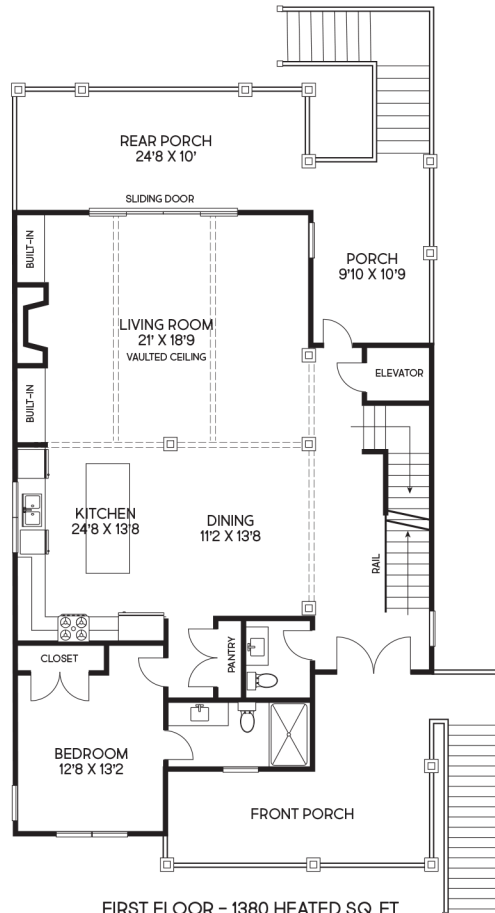

# THE CORDGRASS COTTAGE

**MICHAEL CHRISTIAN  
HOMES**

3500 HEATED SQ. FT.

4 BED

4.5 BATH

REC ROOM

2 CAR

GROUND FLOOR - 750 HEATED SQ. FT.

FIRST FLOOR - 1380 HEATED SQ. FT.

SECOND FLOOR - 1370 HEATED SQ. FT.